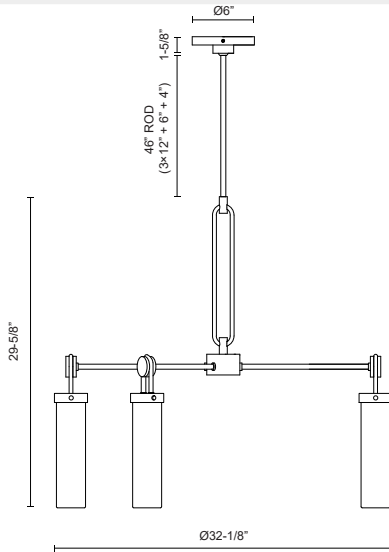

WYNWOOD CH355632

FIXTURE DIMENSIONS	D32-1/8" x H29-5/8"
LAMP TYPE	E26
MAX WATTAGE	60W
BULB QTY	6
BULBS INCLUDED	No
VOLTAGE	120V
GLASS DETAILS	Glossy Opal Glass
MATERIAL	Steel
ROD LENGTH	46" Max (3x12" + 1x6" + 1x4")
WIRE LENGTH	144"
MINIMUM HANG HEIGHT	36"
SLOPED CEILING ADAPTABLE	Yes, Up to 15 Degrees
ILLUMINATION DIRECTION	Down
LOCATION	Dry
CANOPY DIMENSIONS	D6" x H1-5/8"
PAINT FINISH	UB01; VB01;

[D - Diameter, L - Length, W - Width, H - Height, E - Extension]

AVAILABLE FINISHES:

CH355632UBGO
Urban
Bronze/Glossy
Opal

CH355632VBGO
Vintage
Brass/Glossy Opal

*For complete warranty terms, please visit: www.aloralighting.com/warranty